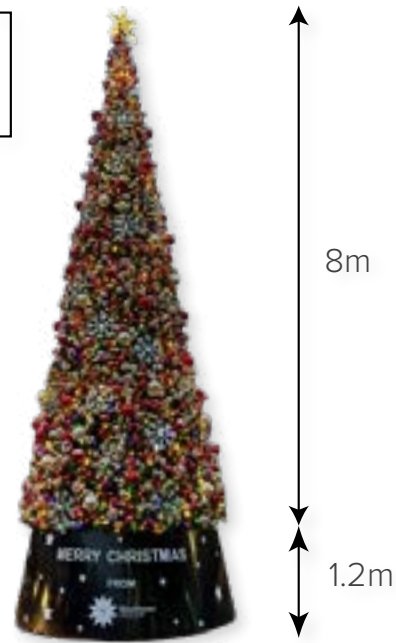

Branding

Signs and branded items to represent your vision

9.2m
Total

Engineered Plinth

Themed for your brand requirements