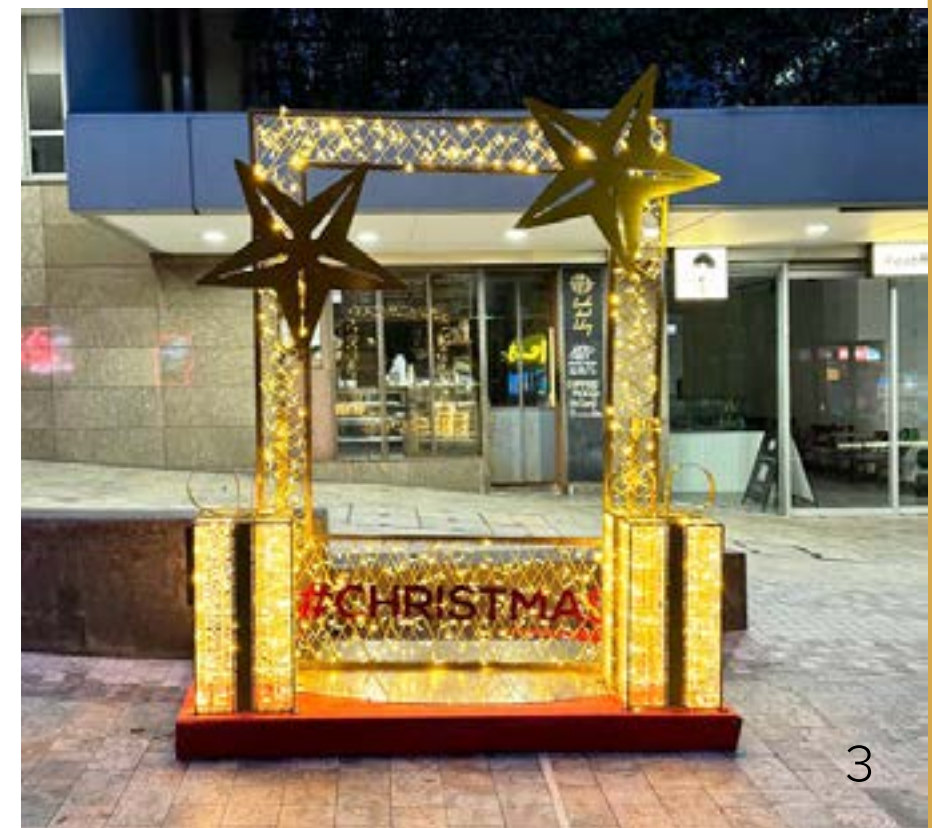

★ Trees

Made to order

Endures harsh weather

Fully customizable with
themes and colours

Evergreen
Height: 11.2m

Evergreen

Luxurious, lush, lively, and true to life.
We offer extra options:

1. Integrated lighting installed by our professional team, build-by-numbers.
2. Buildup: From a quality base with bespoke lighting from our sustainable solar or RGB ranges.