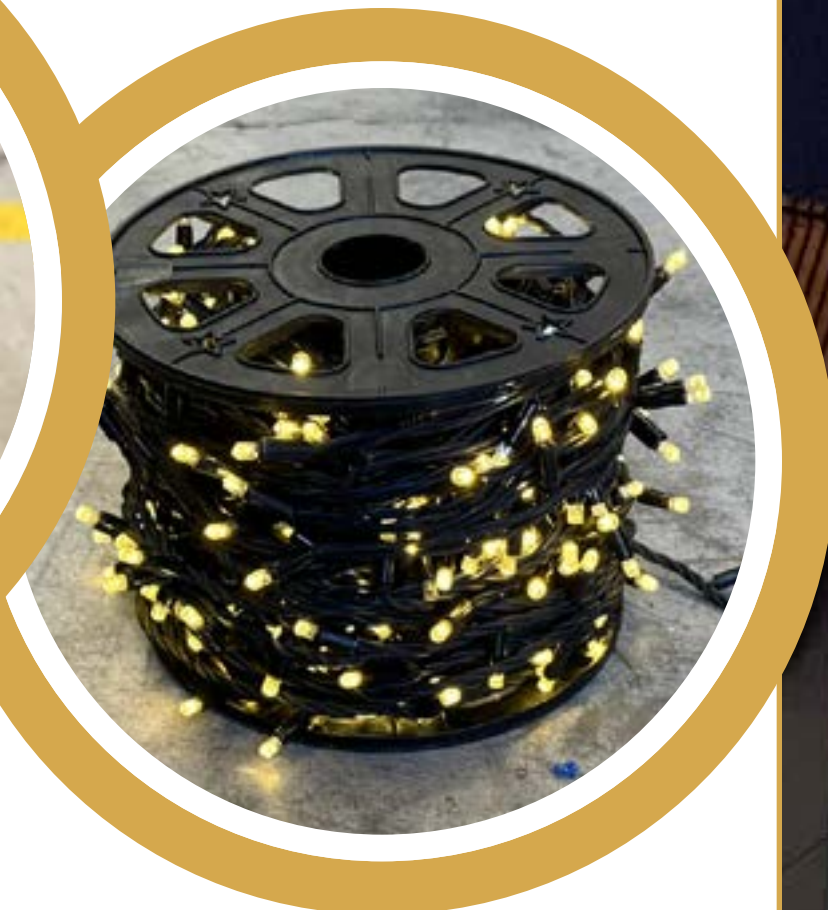

& Lights