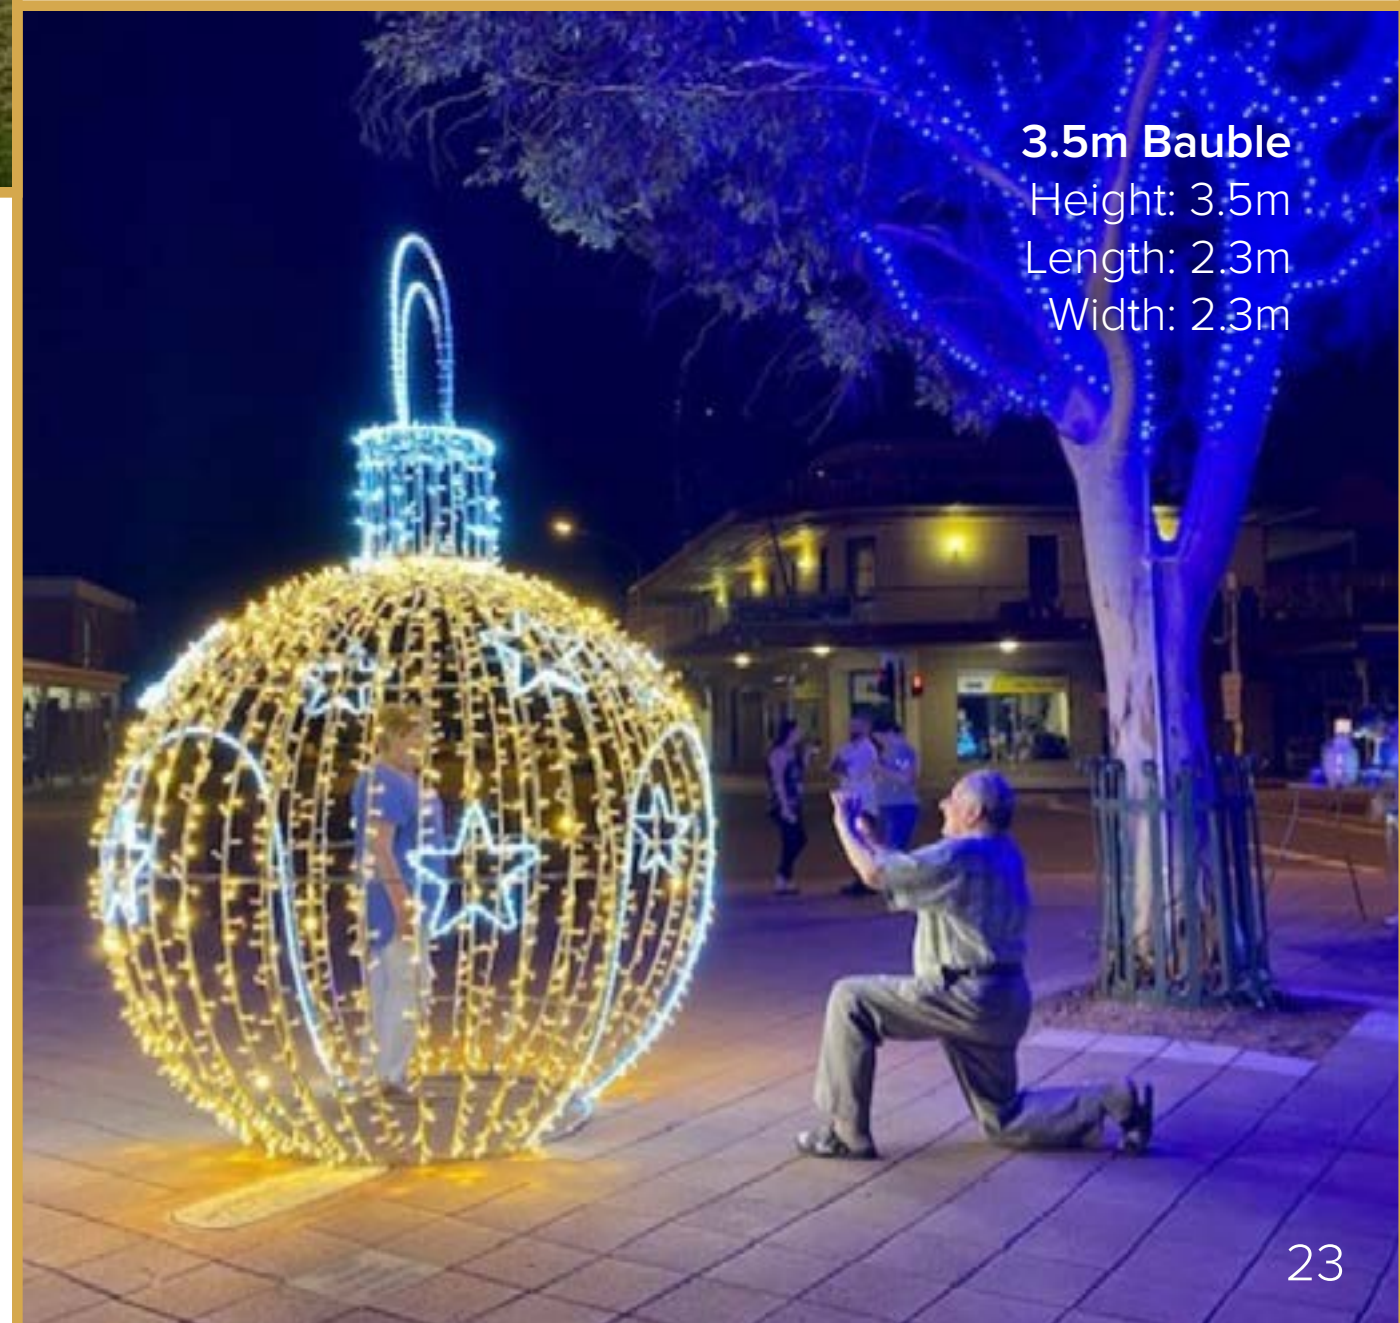

Height: 4.5m
Length: 3m
Width: 3m

The timeless joy of unwrapping a gift

Grand Prize

Wrapped in bows and golden light, the grand prize inspires passersby to explore the opportunities contained in the generous spirit of Christmas.

Height: 3.5m
Length: 3.5m
Width: 5m

*A swirling path to
freedom*

4.5m Bauble
Height: 4.5m
Length: 3.3m
Width: 3.3m

Star Giant

Step inside a monument to the enduring purity of the stars.

Packed with the prospects of festive wonder, the Star Giant is a magical backdrop for fantastical experiences constructed with high durability materials and top-quality lighting.

*Scenery for
Imagination*

3.5m Bauble
Height: 3.5m
Length: 2.3m
Width: 2.3m

The Great Adventure

An escape into dreams of flight, it invites visitors to remember childhood fantasies of adventure, joy and discovery.