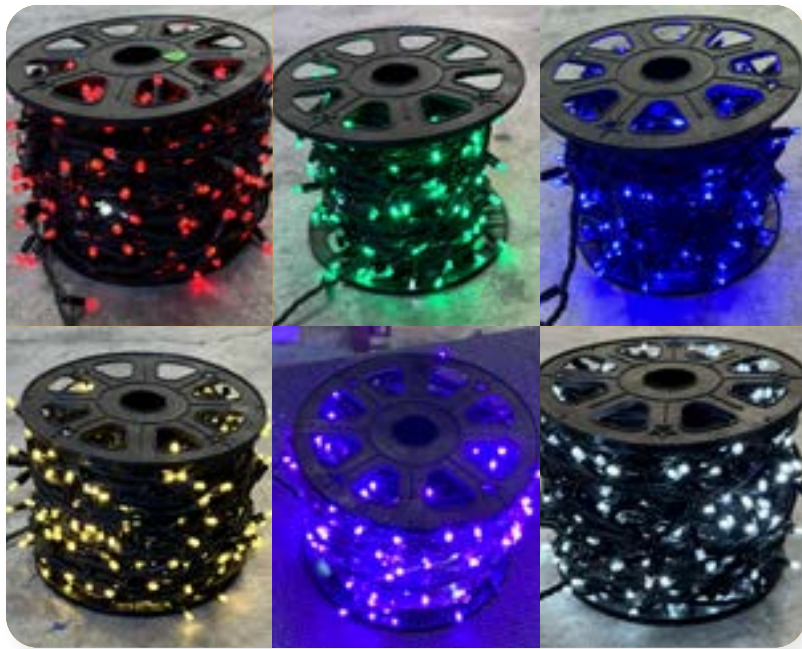

Colour Effects and Staging

Transform spaces:

- **String lights** with colours and subtle white twinkles for an intriguing glow
- **RGB floodlights** to powerfully illuminate buildings and landscapes
- **Programmable RGBs** that captivate audiences with amazing light shows

Our solutions are tailored to any scale and budget. We always pride ourselves on exceptional value and promise stunning results with no compromise.

Coloured Lights