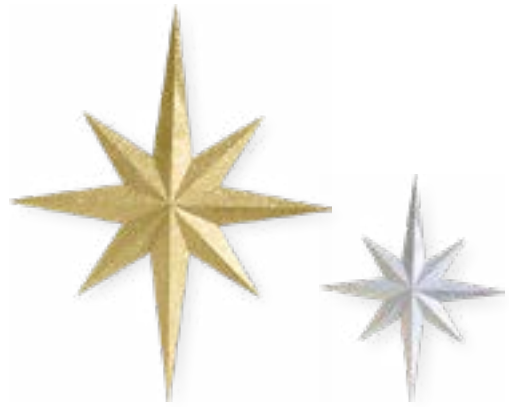

Pick from standard or double quantity.

Shiny 8 - 20cm

Gloss 8 - 50cm

Luxury 8 - 40cm

Stars 10 - 30cm

Complimentary

Southern Crosses
40 / 60 / 100cm

Snowflakes
25 / 50cm