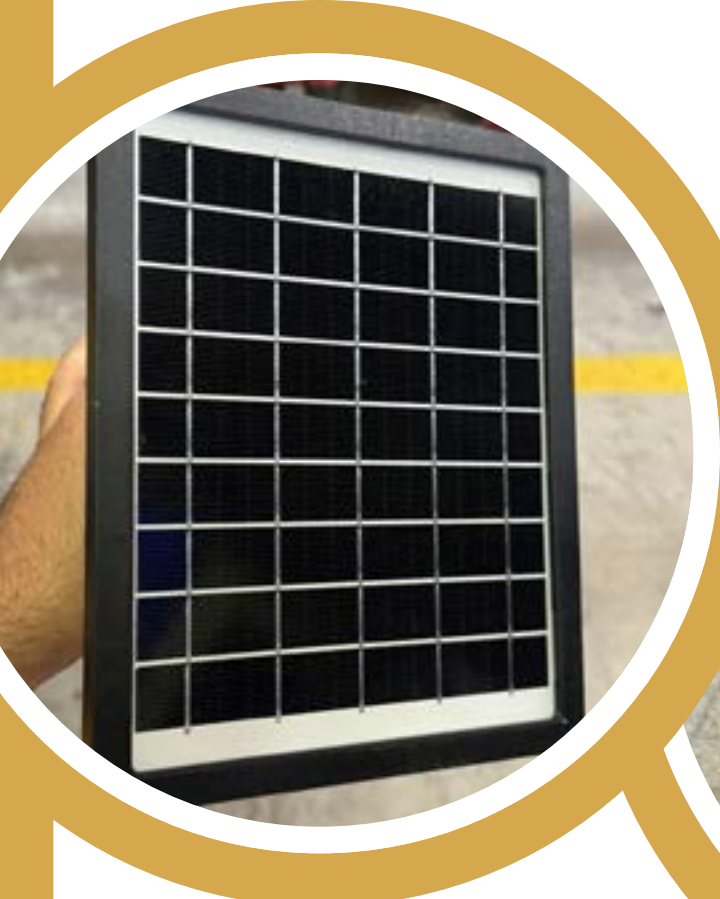

Solar Lights

No outlet required. Our lights are sustainable, robust, and feature in-built sensors that activate at dusk.

Solar Panels capture daylight and lights are powered by panels.

Solar Panels