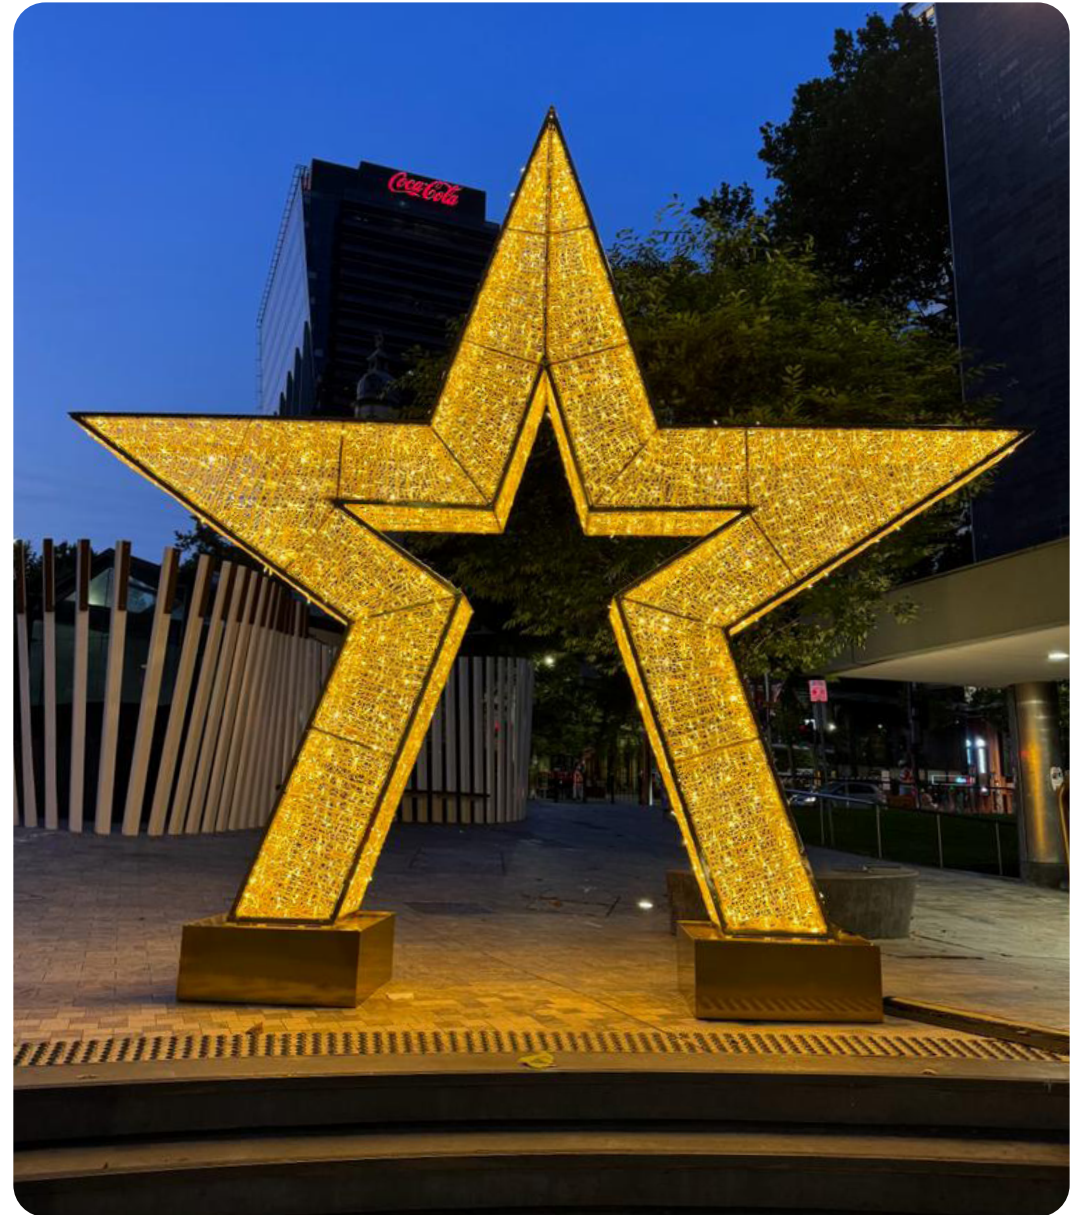

LED Pre-lit Evergreen Christmas Tree (6m)

LED Pre-lit Evergreen Christmas Tree (8m)

LED Pre-lit Evergreen Christmas Tree (10m)

LED Pre-lit Evergreen Christmas Tree (12 to 15m)

LED 3D Hot Air Balloon

LED 3D Elegant Present Box with Red Bow

LED 3D Elegant Arch

LED 3D Open Top Present Box with Stars

LED 3D Present Box with Bow and Stars

LED 3D Bauble with Stars

LED 3D Bauble Arch

LED 3D Santa Hat Arch

LED 3D Star Arch

LED 3D Round Tunnel (Set of 5 Arches)

LED 3D Star Tunnel

LED 3D Candy Canes

LED 3D Star Tree