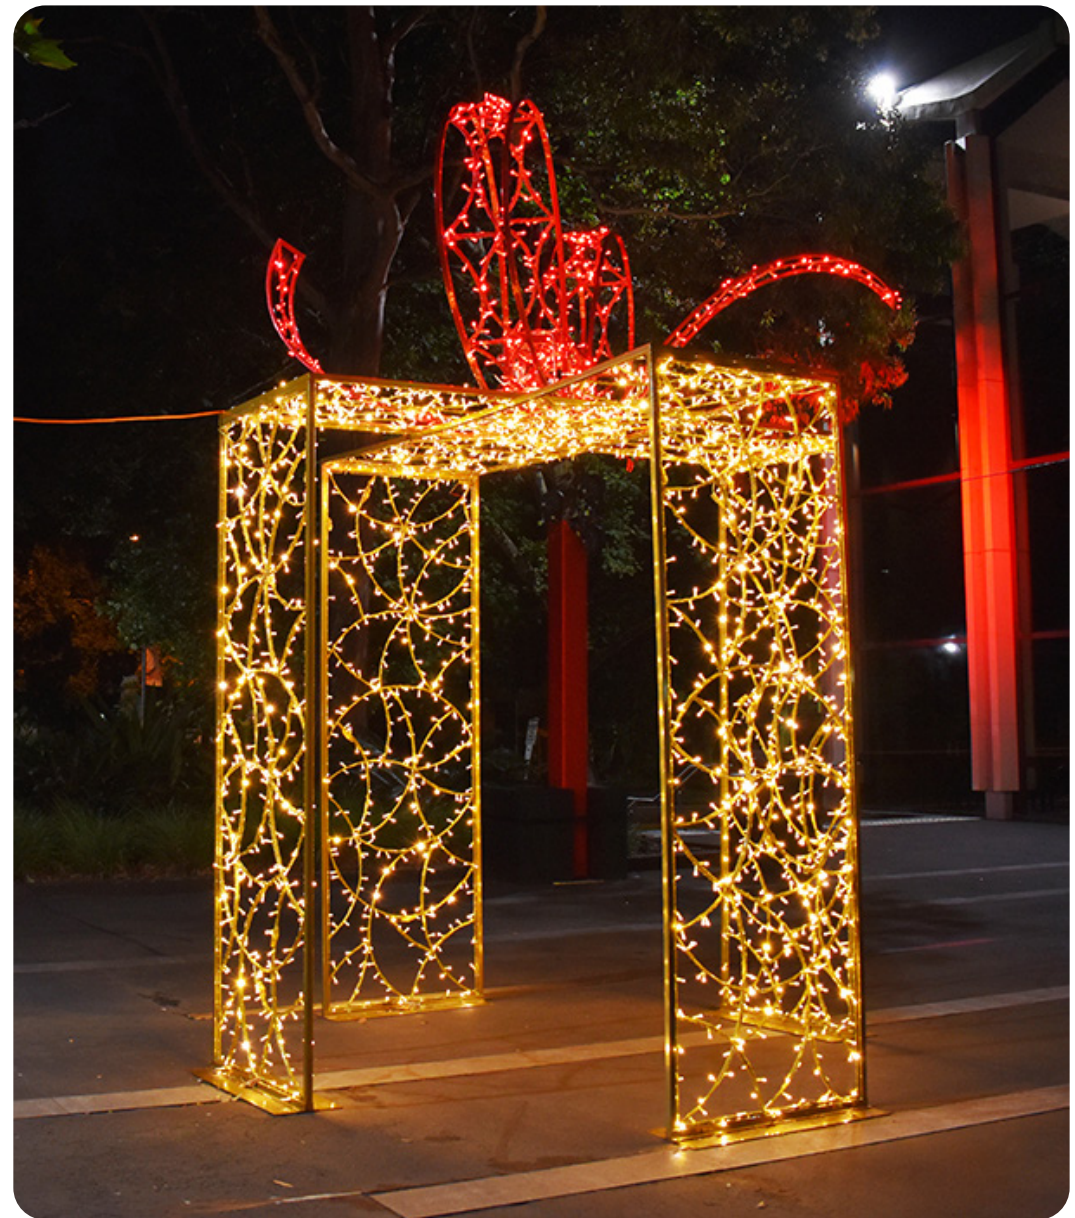

LED Pre-lit Evergreen Christmas Tree (6m)

LED Pre-lit Evergreen Christmas Tree (8m)

LED Pre-lit Evergreen Christmas Tree (10m)

LED Pre-lit Evergreen Christmas Tree (12 to 15m)

LED 3D Hot Air Balloon

LED 3D Elegant Present Box with Red Bow

LED 3D Elegant Arch

LED 3D Open Top Present Box with Stars

LED 3D Present Box with Bow and Stars

LED 3D Bauble with Stars

LED 3D Bauble Arch

LED 3D Santa Hat Arch

LED 3D Star Arch

LED 3D Round Tunnel (Set of 5 Arches)

LED 3D Star Tunnel

LED 3D Candy Canes

LED 3D Star Tree