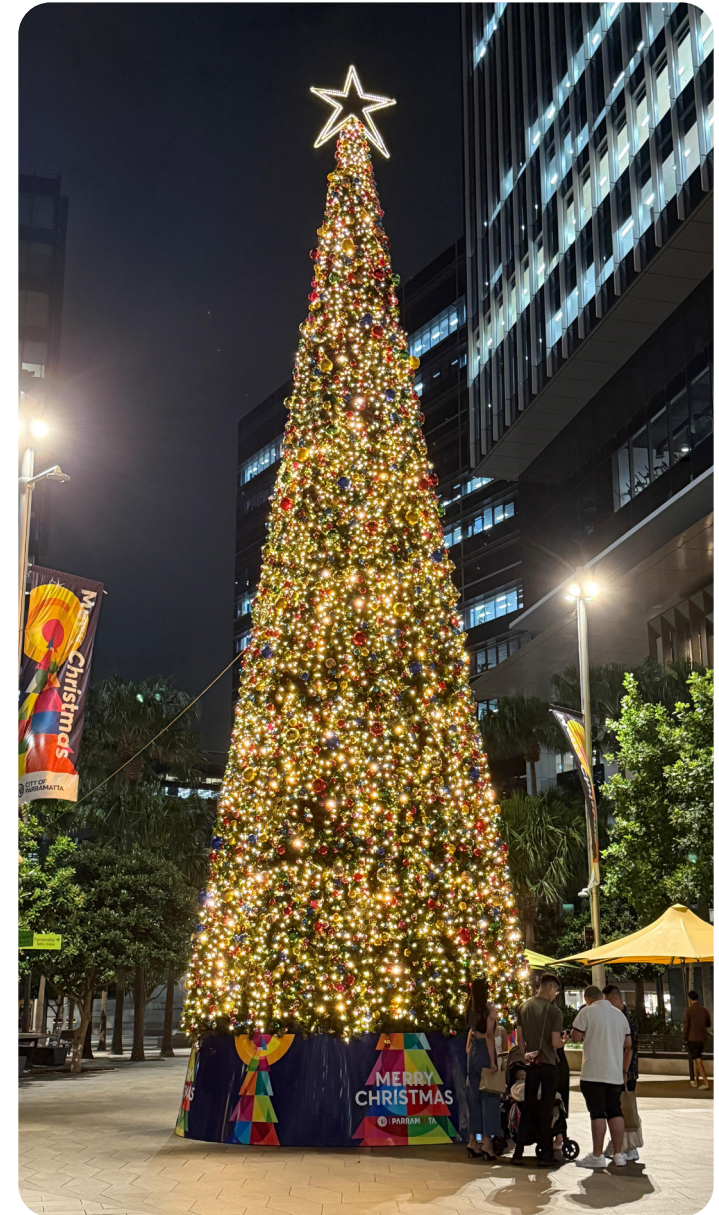

LED Pre-lit Evergreen Christmas Tree (6m)

LED Pre-lit Evergreen Christmas Tree (8m)

LED Pre-lit Evergreen Christmas Tree (10m)

LED Pre-lit Evergreen Christmas Tree (12 to 15m)

LED 3D Hot Air Balloon

LED 3D Elegant Present Box with Red Bow

LED 3D Elegant Arch

LED 3D Open Top Present Box with Stars

LED 3D Present Box with Bow and Stars

LED 3D Bauble with Stars

LED 3D Bauble Arch

LED 3D Santa Hat Arch

LED 3D Star Arch

LED 3D Round Tunnel (Set of 5 Arches)

LED 3D Star Tunnel

LED 3D Candy Canes

LED 3D Star Tree