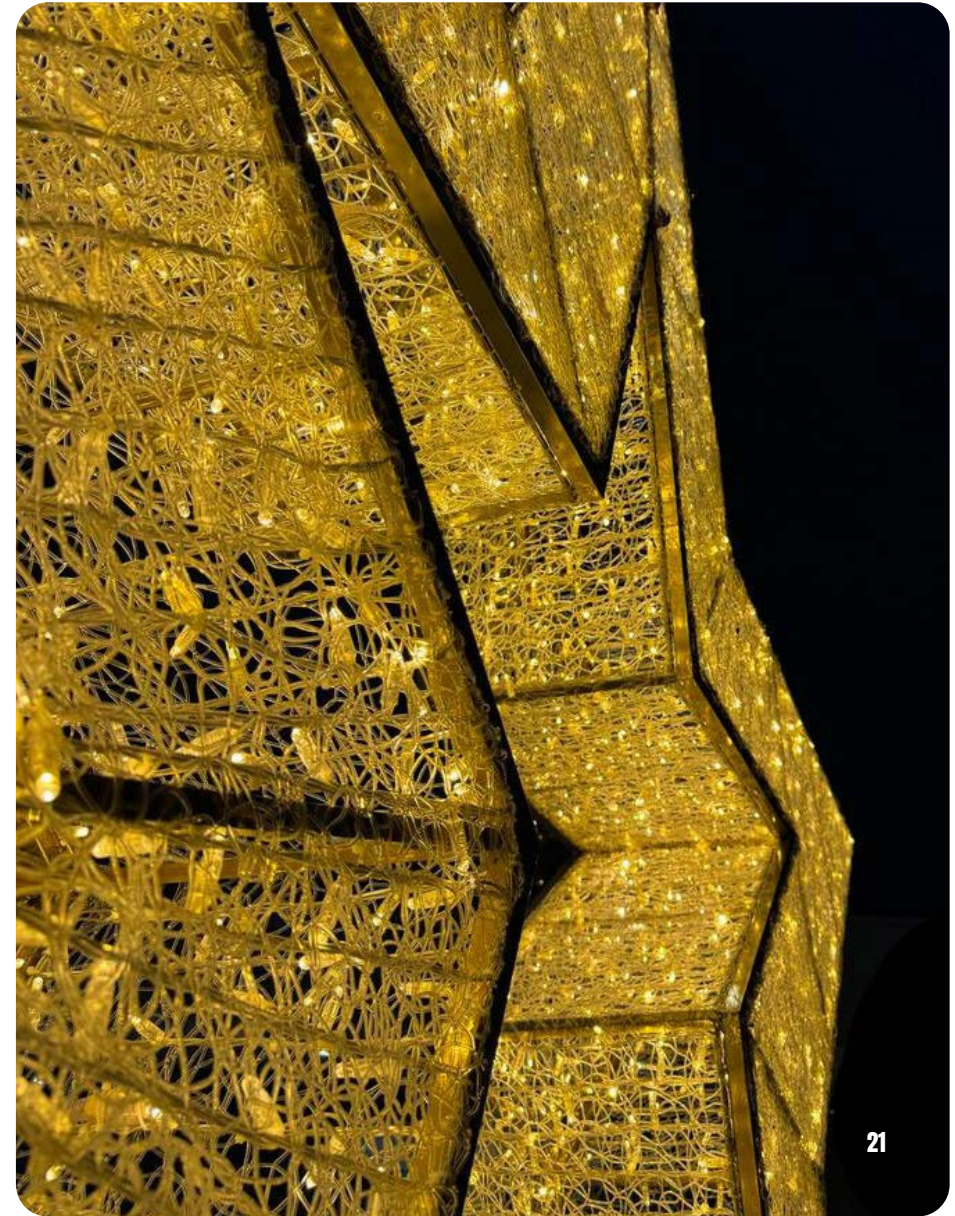

5m Giant Walkthrough Star Arch