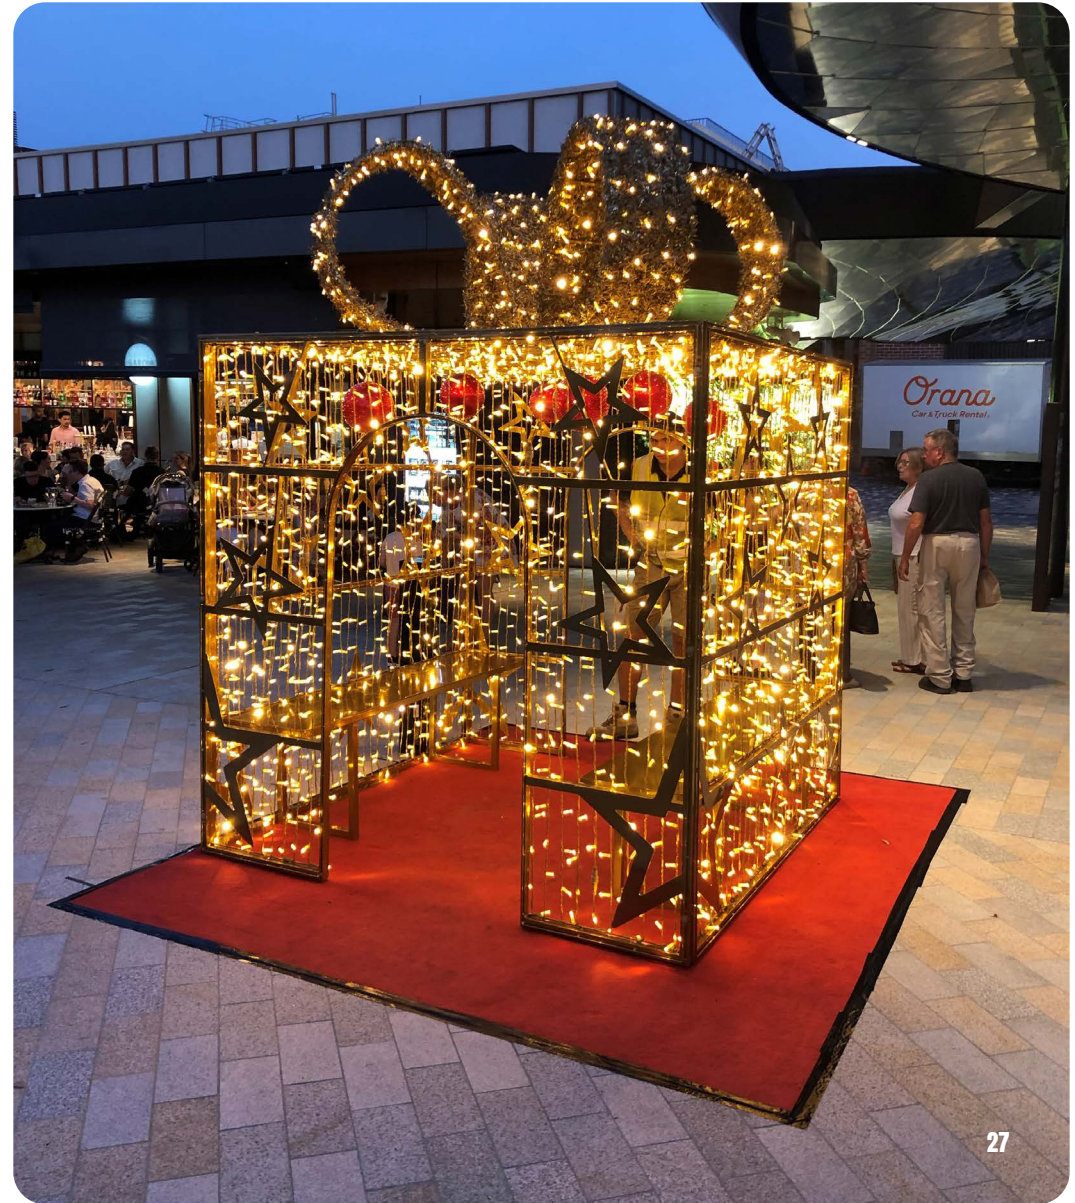

3m LED Giant Present Box Walkthrough