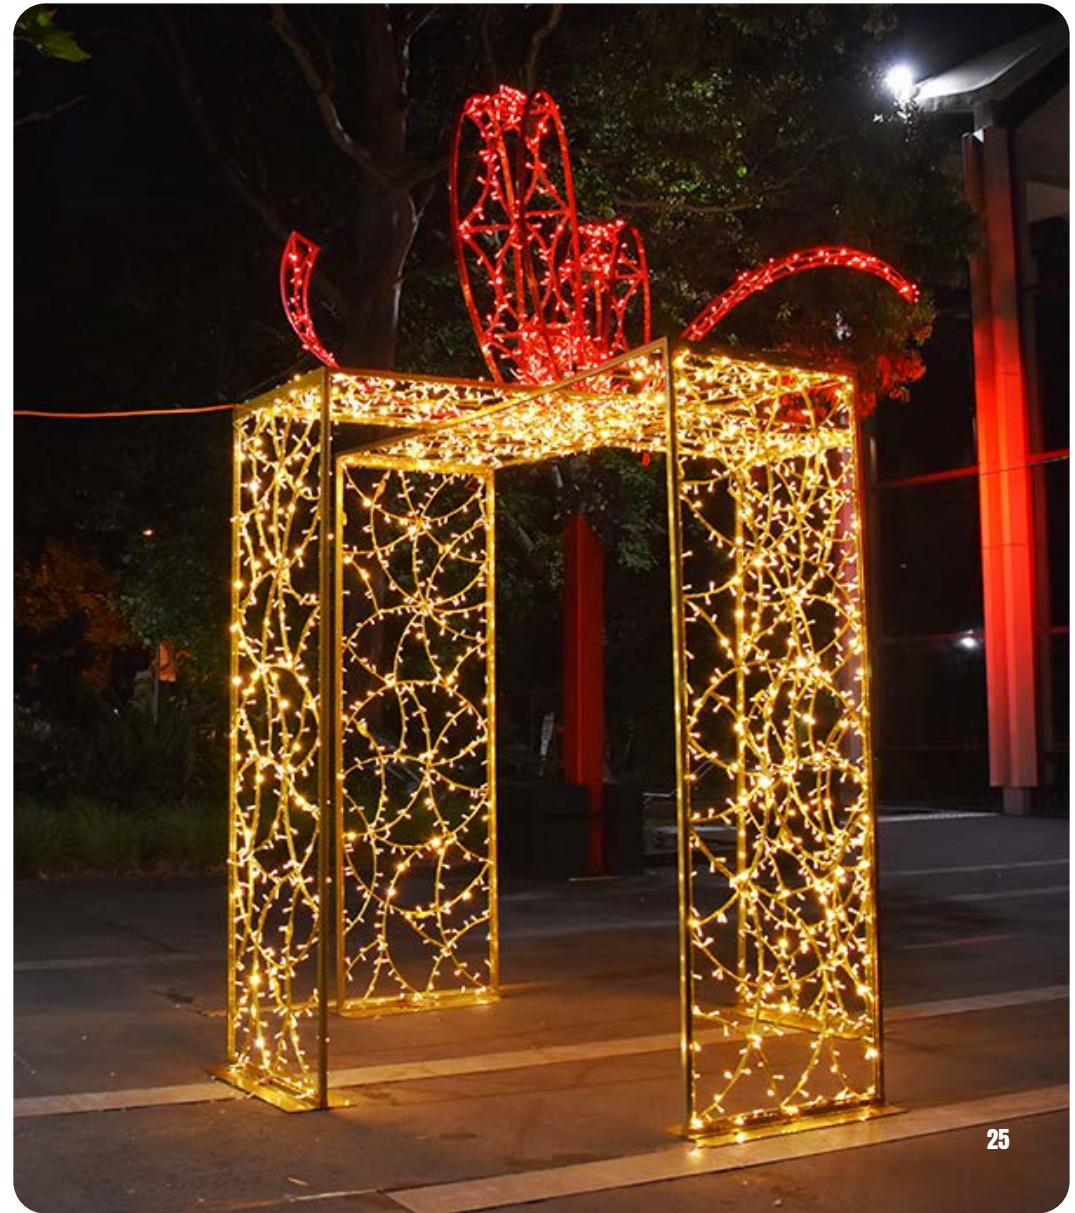

4m LED Giant Crossover Present Box Walkthrough