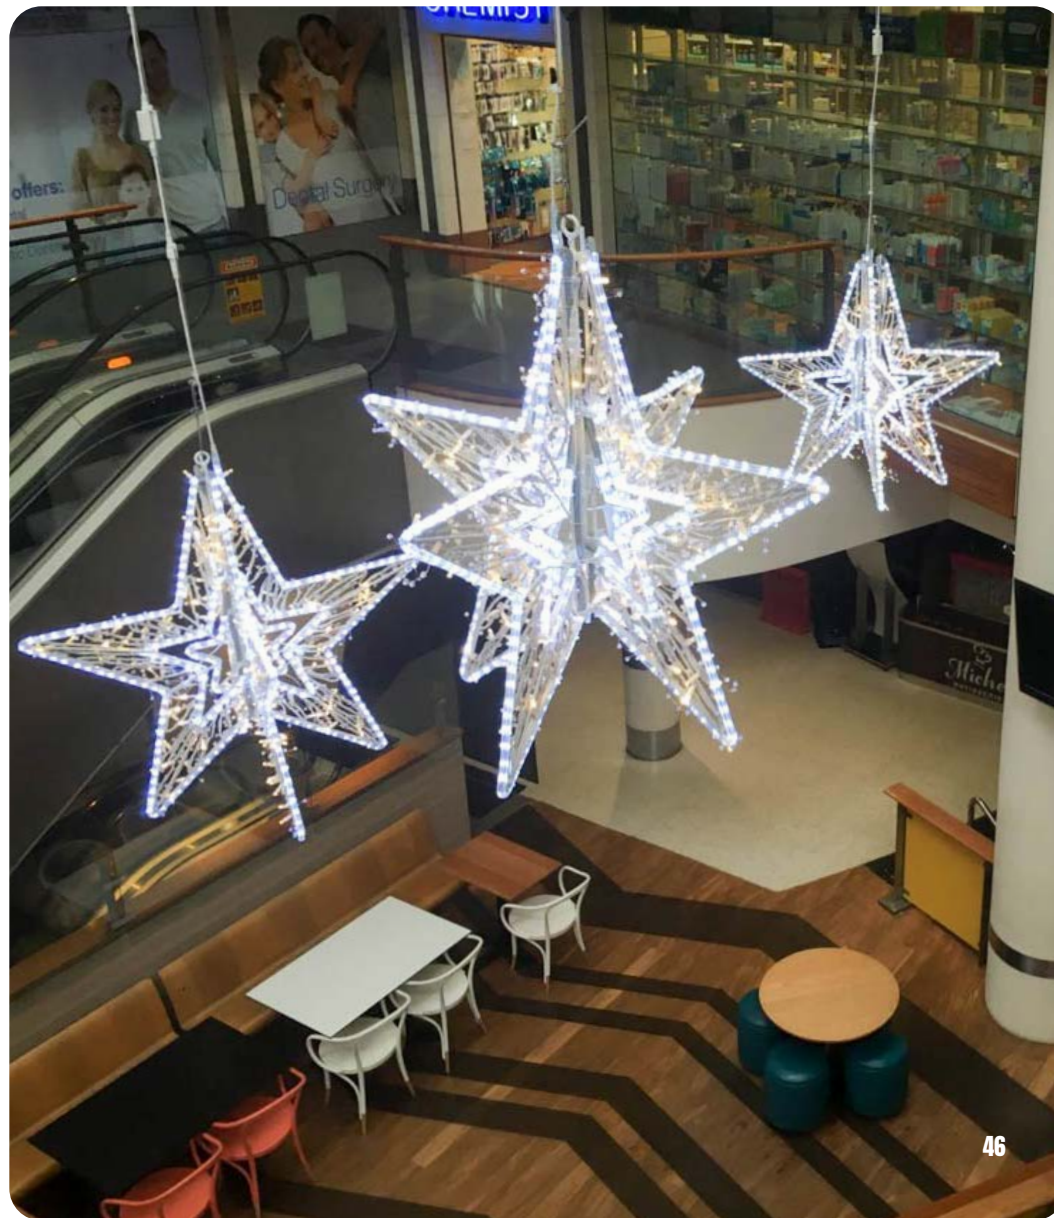

1m LED 3D Mira White/Gold Star