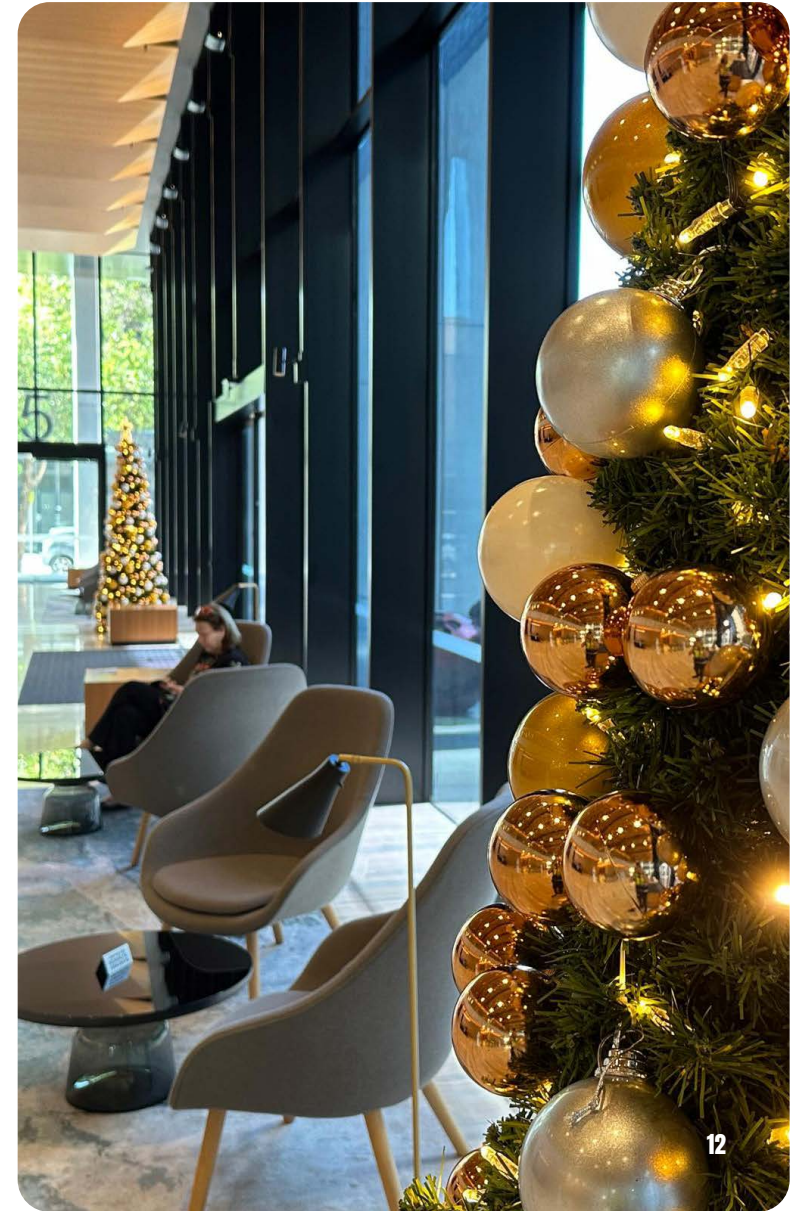

3m Indoor Christmas Tree