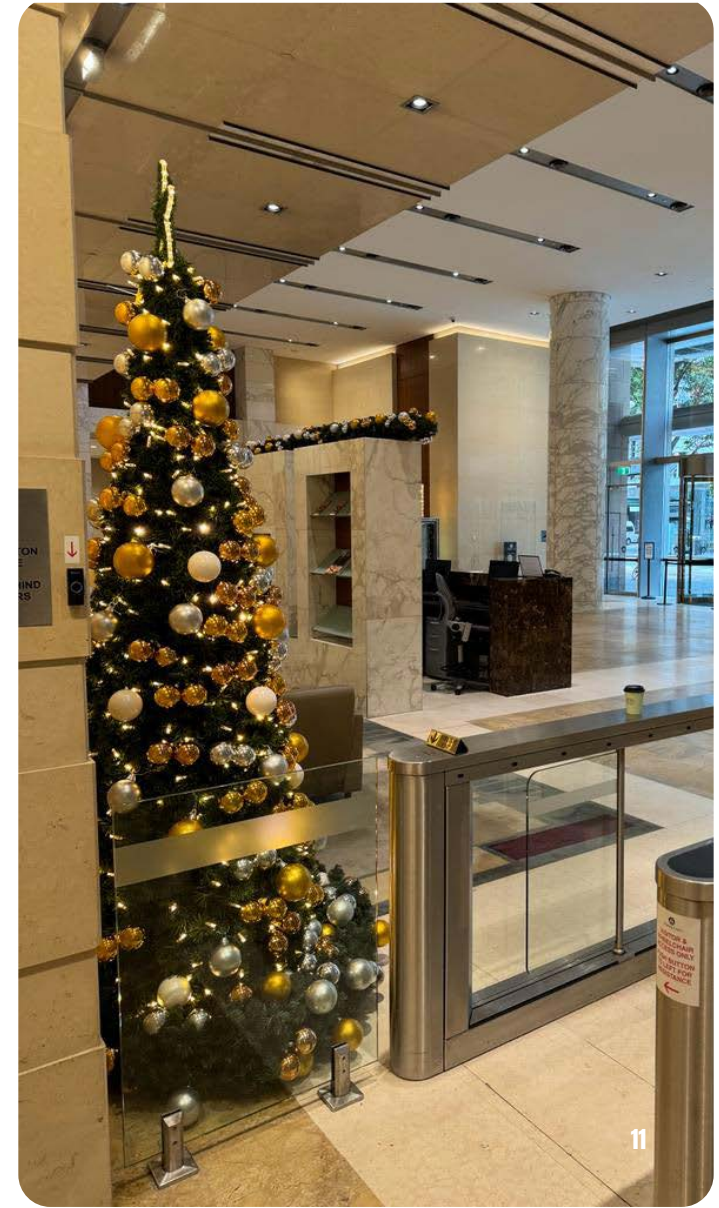

3m Indoor Christmas Tree