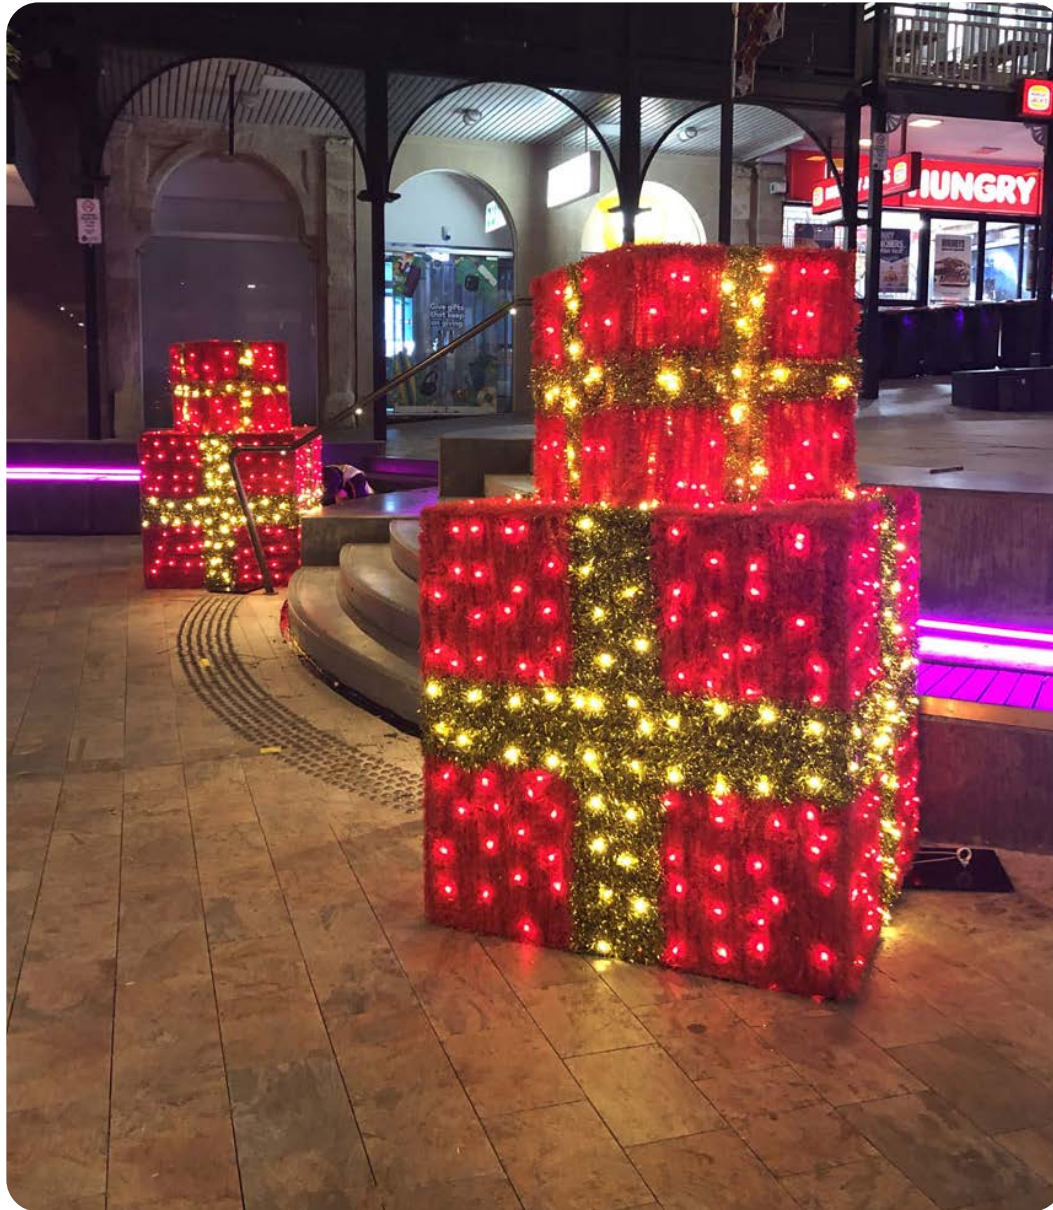

60cm/80cm LED 3D Red/Gold Present Box