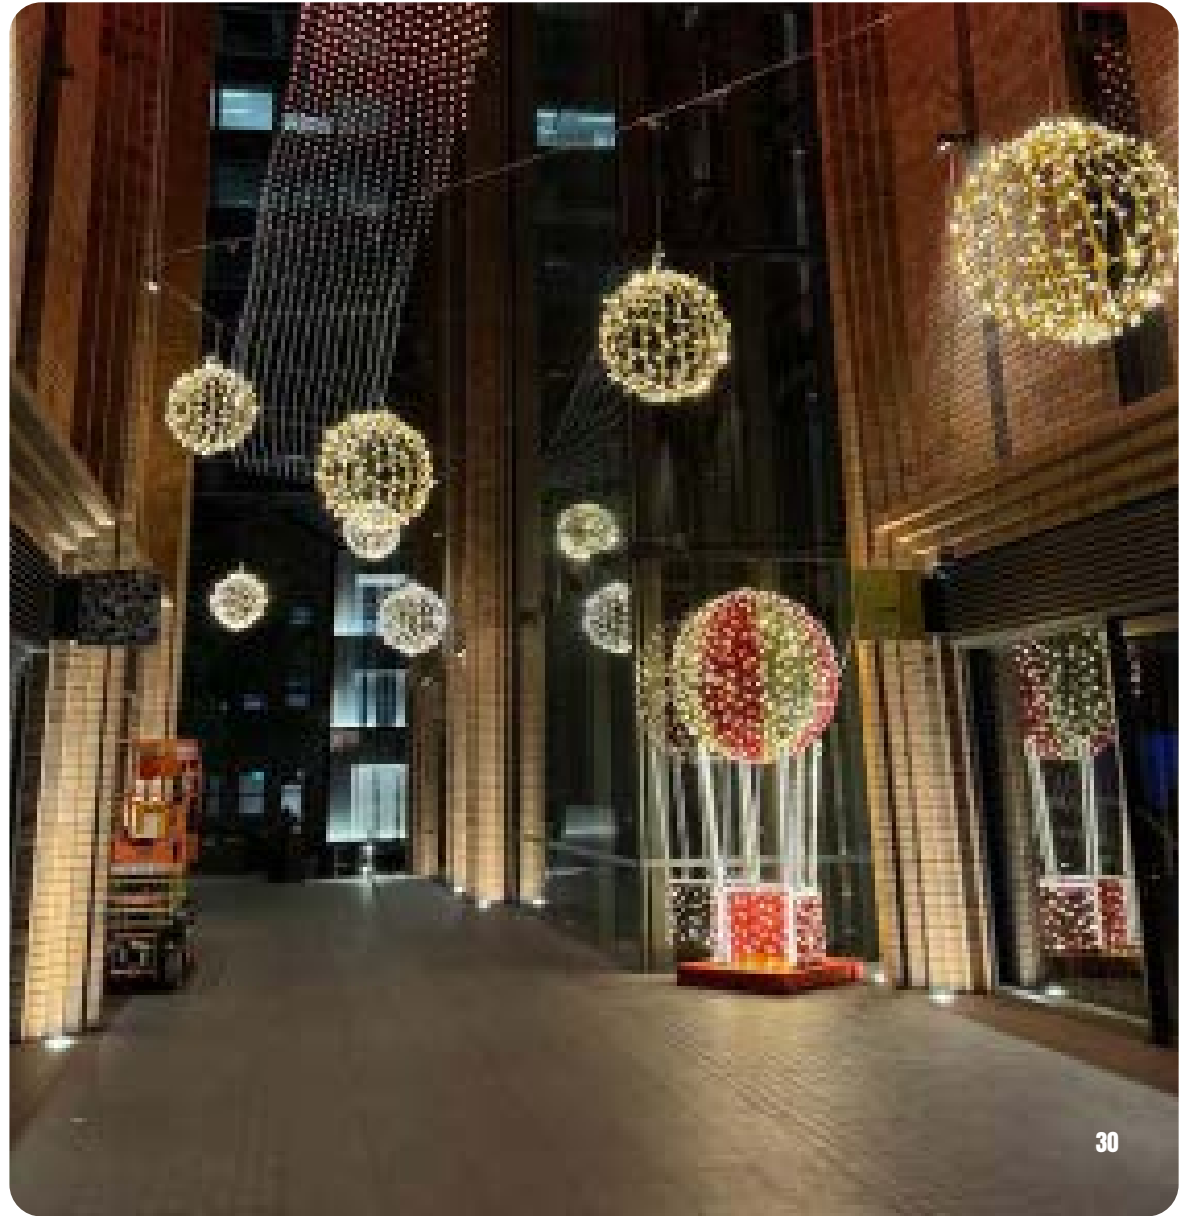

4.5m/3.2m LED 3D Giant Hot Air Balloon