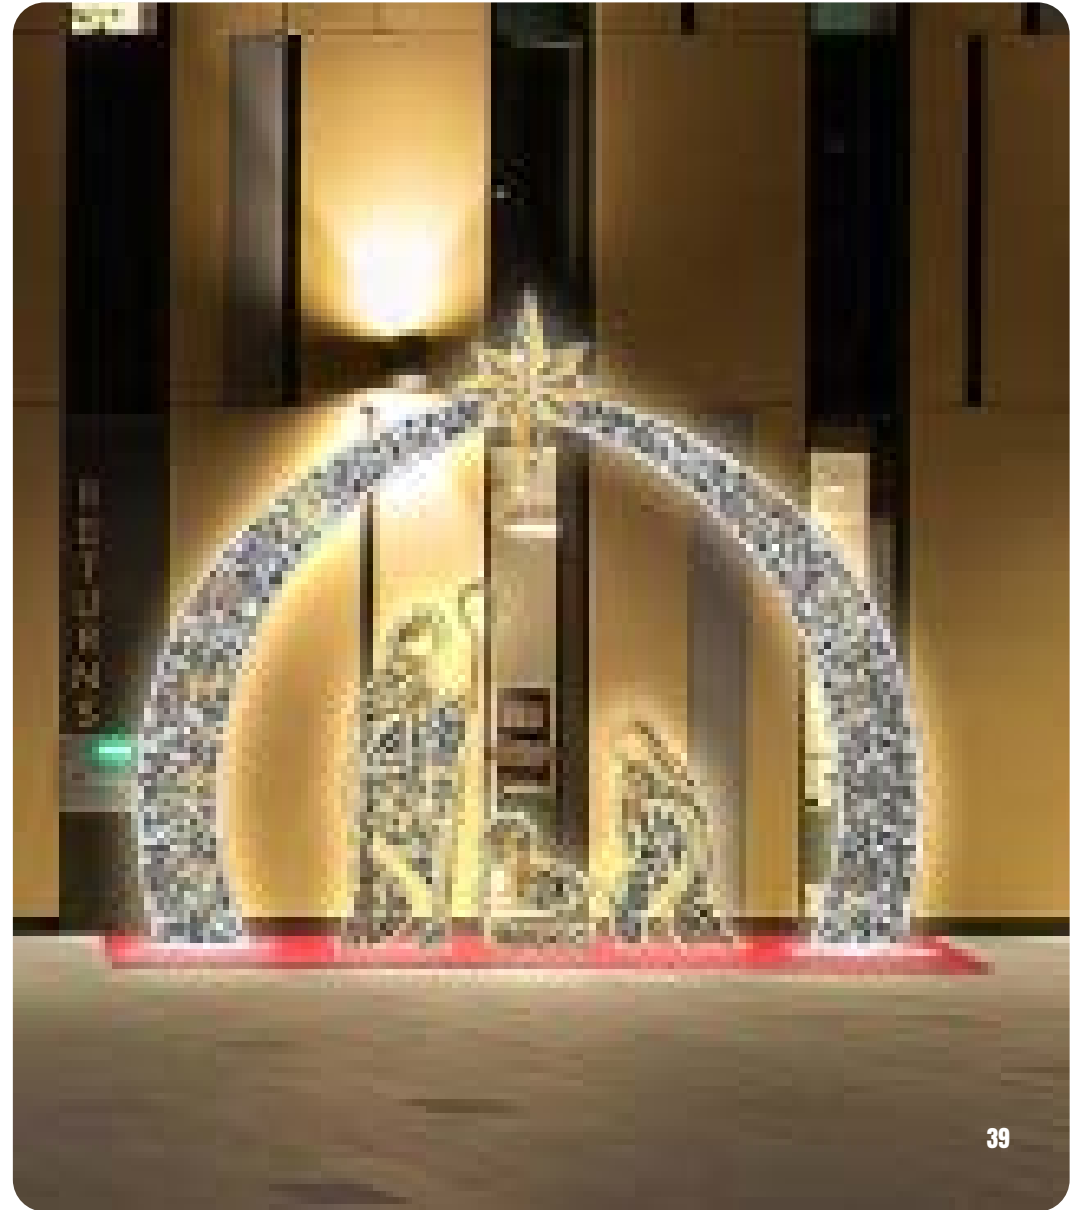

3.3m LED 2D Nativity Scene