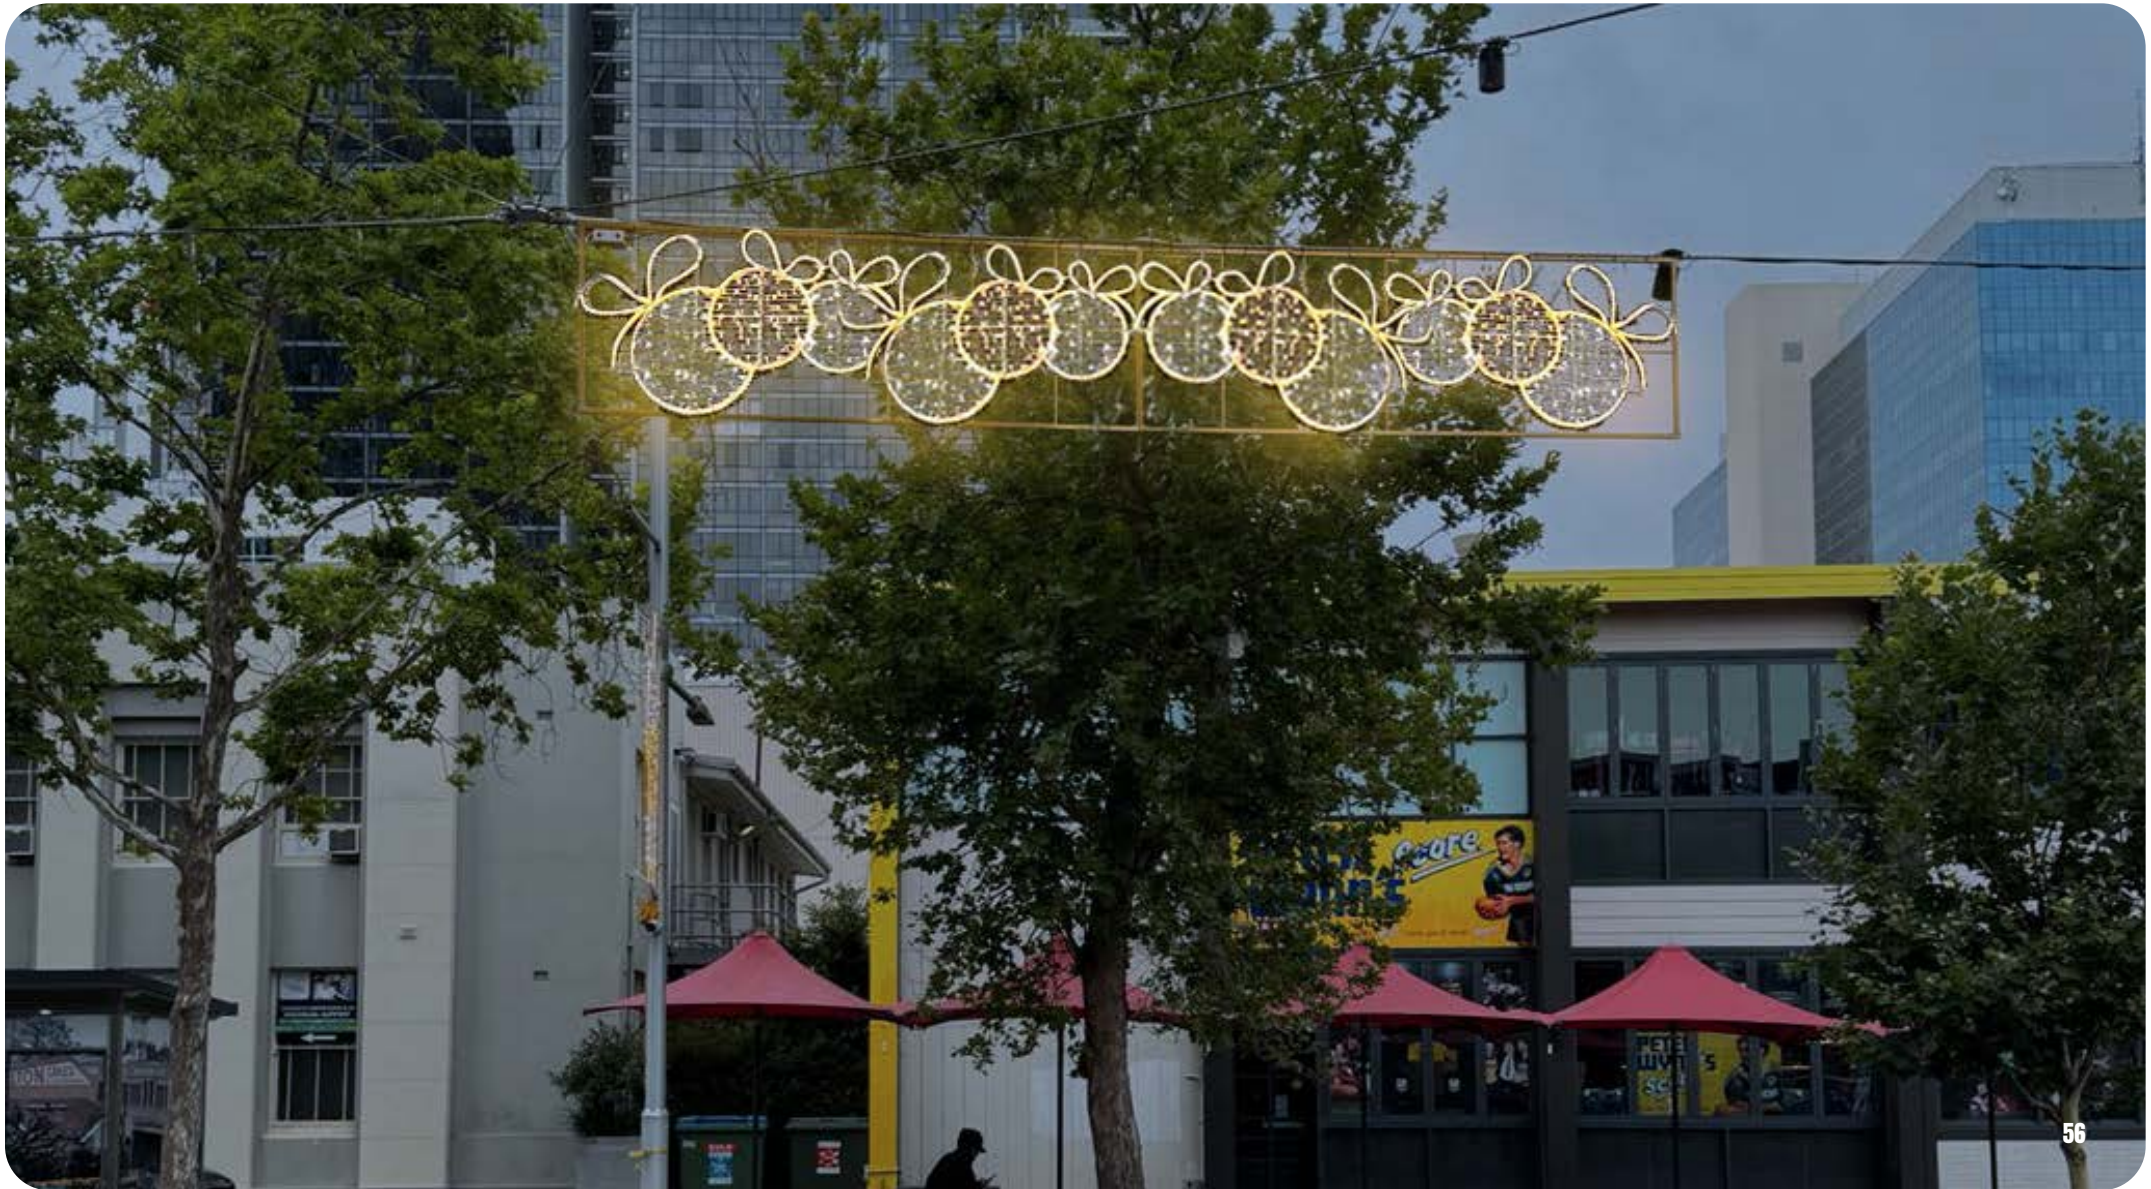

LED 2D Streetscapes Concept - Baubles